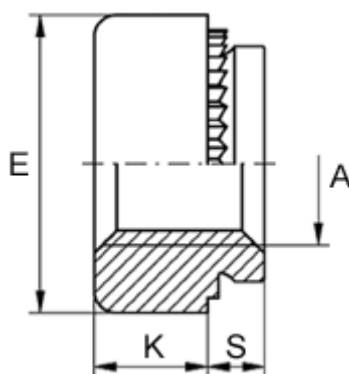

Data Sheet

Article number: 12501000080700
Description: KLEE-coil 501 000 080.700
M8 Light-alloy metal

Measures

Female thread A	= M8
Height K	= 6.0
Max recess height	= 1.0
Min distance to edge	= 5.0
Outer diameter E	= 13.0
Plate thickness	= 1.4 to 2.3
Recommended bore diameter +0.05	= 11.00